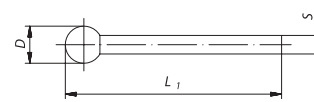

222 CBN Points, plated

CBN points, spherical shape

Description	D mm	S mm	L₁ mm	available grit sizes		
				B 91	B 126	B 151
CSK 02020	2	3	40	○	■	○
CSK 03030	3	3	40	○	■	○
CSK 04040	4	3	40	○	■	○
CSK 05050	5	3	40	○	■	○
CSK 06060	6	3	40	○	■	○
CSK 08080	8	6	60	○	■	○

Packing unit: 1 pc. per type.

Ordering example: CSK 04040 B 126

Other shapes can be supplied on request.